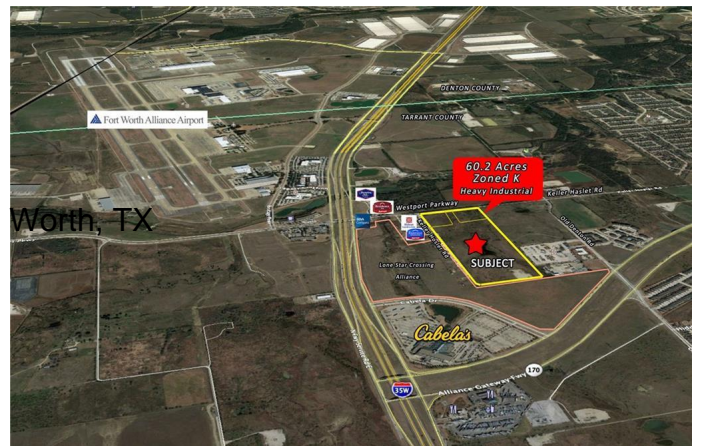

\$13,125,000 - 2700 Keller Haslet Road, Fort Worth

MLS® #14130695

\$13,125,000

0 Bedroom, 0.00 Bathroom,
Land on 60 Acres

NS Creed Survey, A1898, Lots 1G,1G01,1G02, Fort Worth, TX

Prime Investment Property - 60.2 Acres
Commercial-Industrial Development Land
located in North Ft Worth, Tarrant County in
the Heart Of Alliance, TX - 76177. K-Heavy
Industrial Zoning affords a wide range of
Commercial or Industrial uses. In the NE
quadrant of I35-W and SH 170. Subject is
adjacent to Hilton Garden Inn, Marriot -
Fairfield Inn - under construction,
Cabela's™s, Alliance - Lone Star Crossing.
Easy Access to I-35W, Highway 170 -Alliance
Gateway Freeway, Ft Worth Alliance Airport &
Alliance Intermodal Facilities. Over 900 LF of
frontage on Westport Pkwy - Keller Haslet.
Additional frontage and access on Keller
Hosler and private interior road. Will consider
dividing. All Utilities Available.

Subdivision	NS Creed Survey, A1898, Lots 1G,1G01,1G02
City	Fort Worth
County	Tarrant
State	TX
Zip Code	76177

Amenities

Utilities	Asphalt, Concrete, Curbs, Gravel/Rock, Private Road
-----------	-----------------------------------------------------