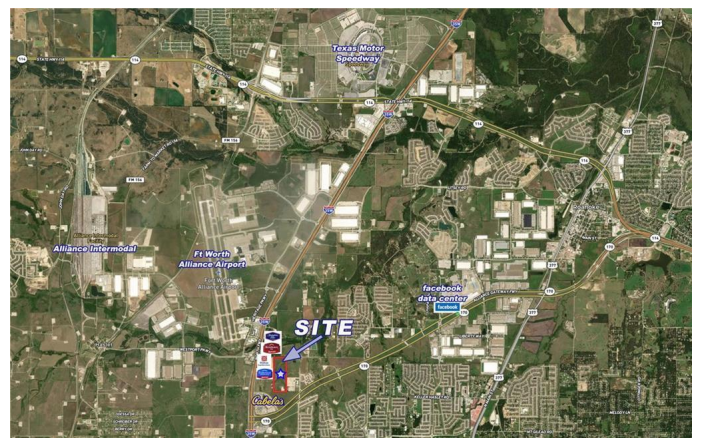

\$13,125,000 - 2700 Keller Haslet Road, Fort Worth

MLS® #14130695

\$13,125,000

0 Bedroom, 0.00 Bathroom,
Land on 60 Acres

NS Creed Survey, A1898, Lots 1G,1G01,1G02, Fort Worth, TX

Prime Investment Property - 60.2 Acres
Commercial-Industrial Development Land
located in North Ft Worth, Tarrant County in
the Heart Of Alliance, TX - 76177. K-Heavy
Industrial Zoning affords a wide range of
Commercial or Industrial uses. In the NE
quadrant of I35-W and SH 170. Subject is
adjacent to Hilton Garden Inn, Marriot -
Fairfield Inn - under construction,
Cabela's™s, Alliance - Lone Star Crossing.
Easy Access to I-35W, Highway 170 -Alliance
Gateway Freeway, Ft Worth Alliance Airport &
Alliance Intermodal Facilities. Over 900 LF of
frontage on Westport Pkwy - Keller Haslet.
Additional frontage and access on Keller
Hosler and private interior road. Will consider
dividing. All Utilities Available.

Subdivision	NS Creed Survey, A1898, Lots 1G,1G01,1G02
City	Fort Worth
County	Tarrant
State	TX
Zip Code	76177

Amenities

Utilities	Asphalt, Concrete, Curbs, Gravel/Rock, Private Road
-----------	-----------------------------------------------------

Exterior

Lot Description	Acreage, Creek, Pasture, Some Trees, Tank/ Pond
-----------------	-------------------------------------------------

School Information

District	Northwest ISD
Elementary	Hughes
Middle	John M Tidwell
High	Byron Nelson